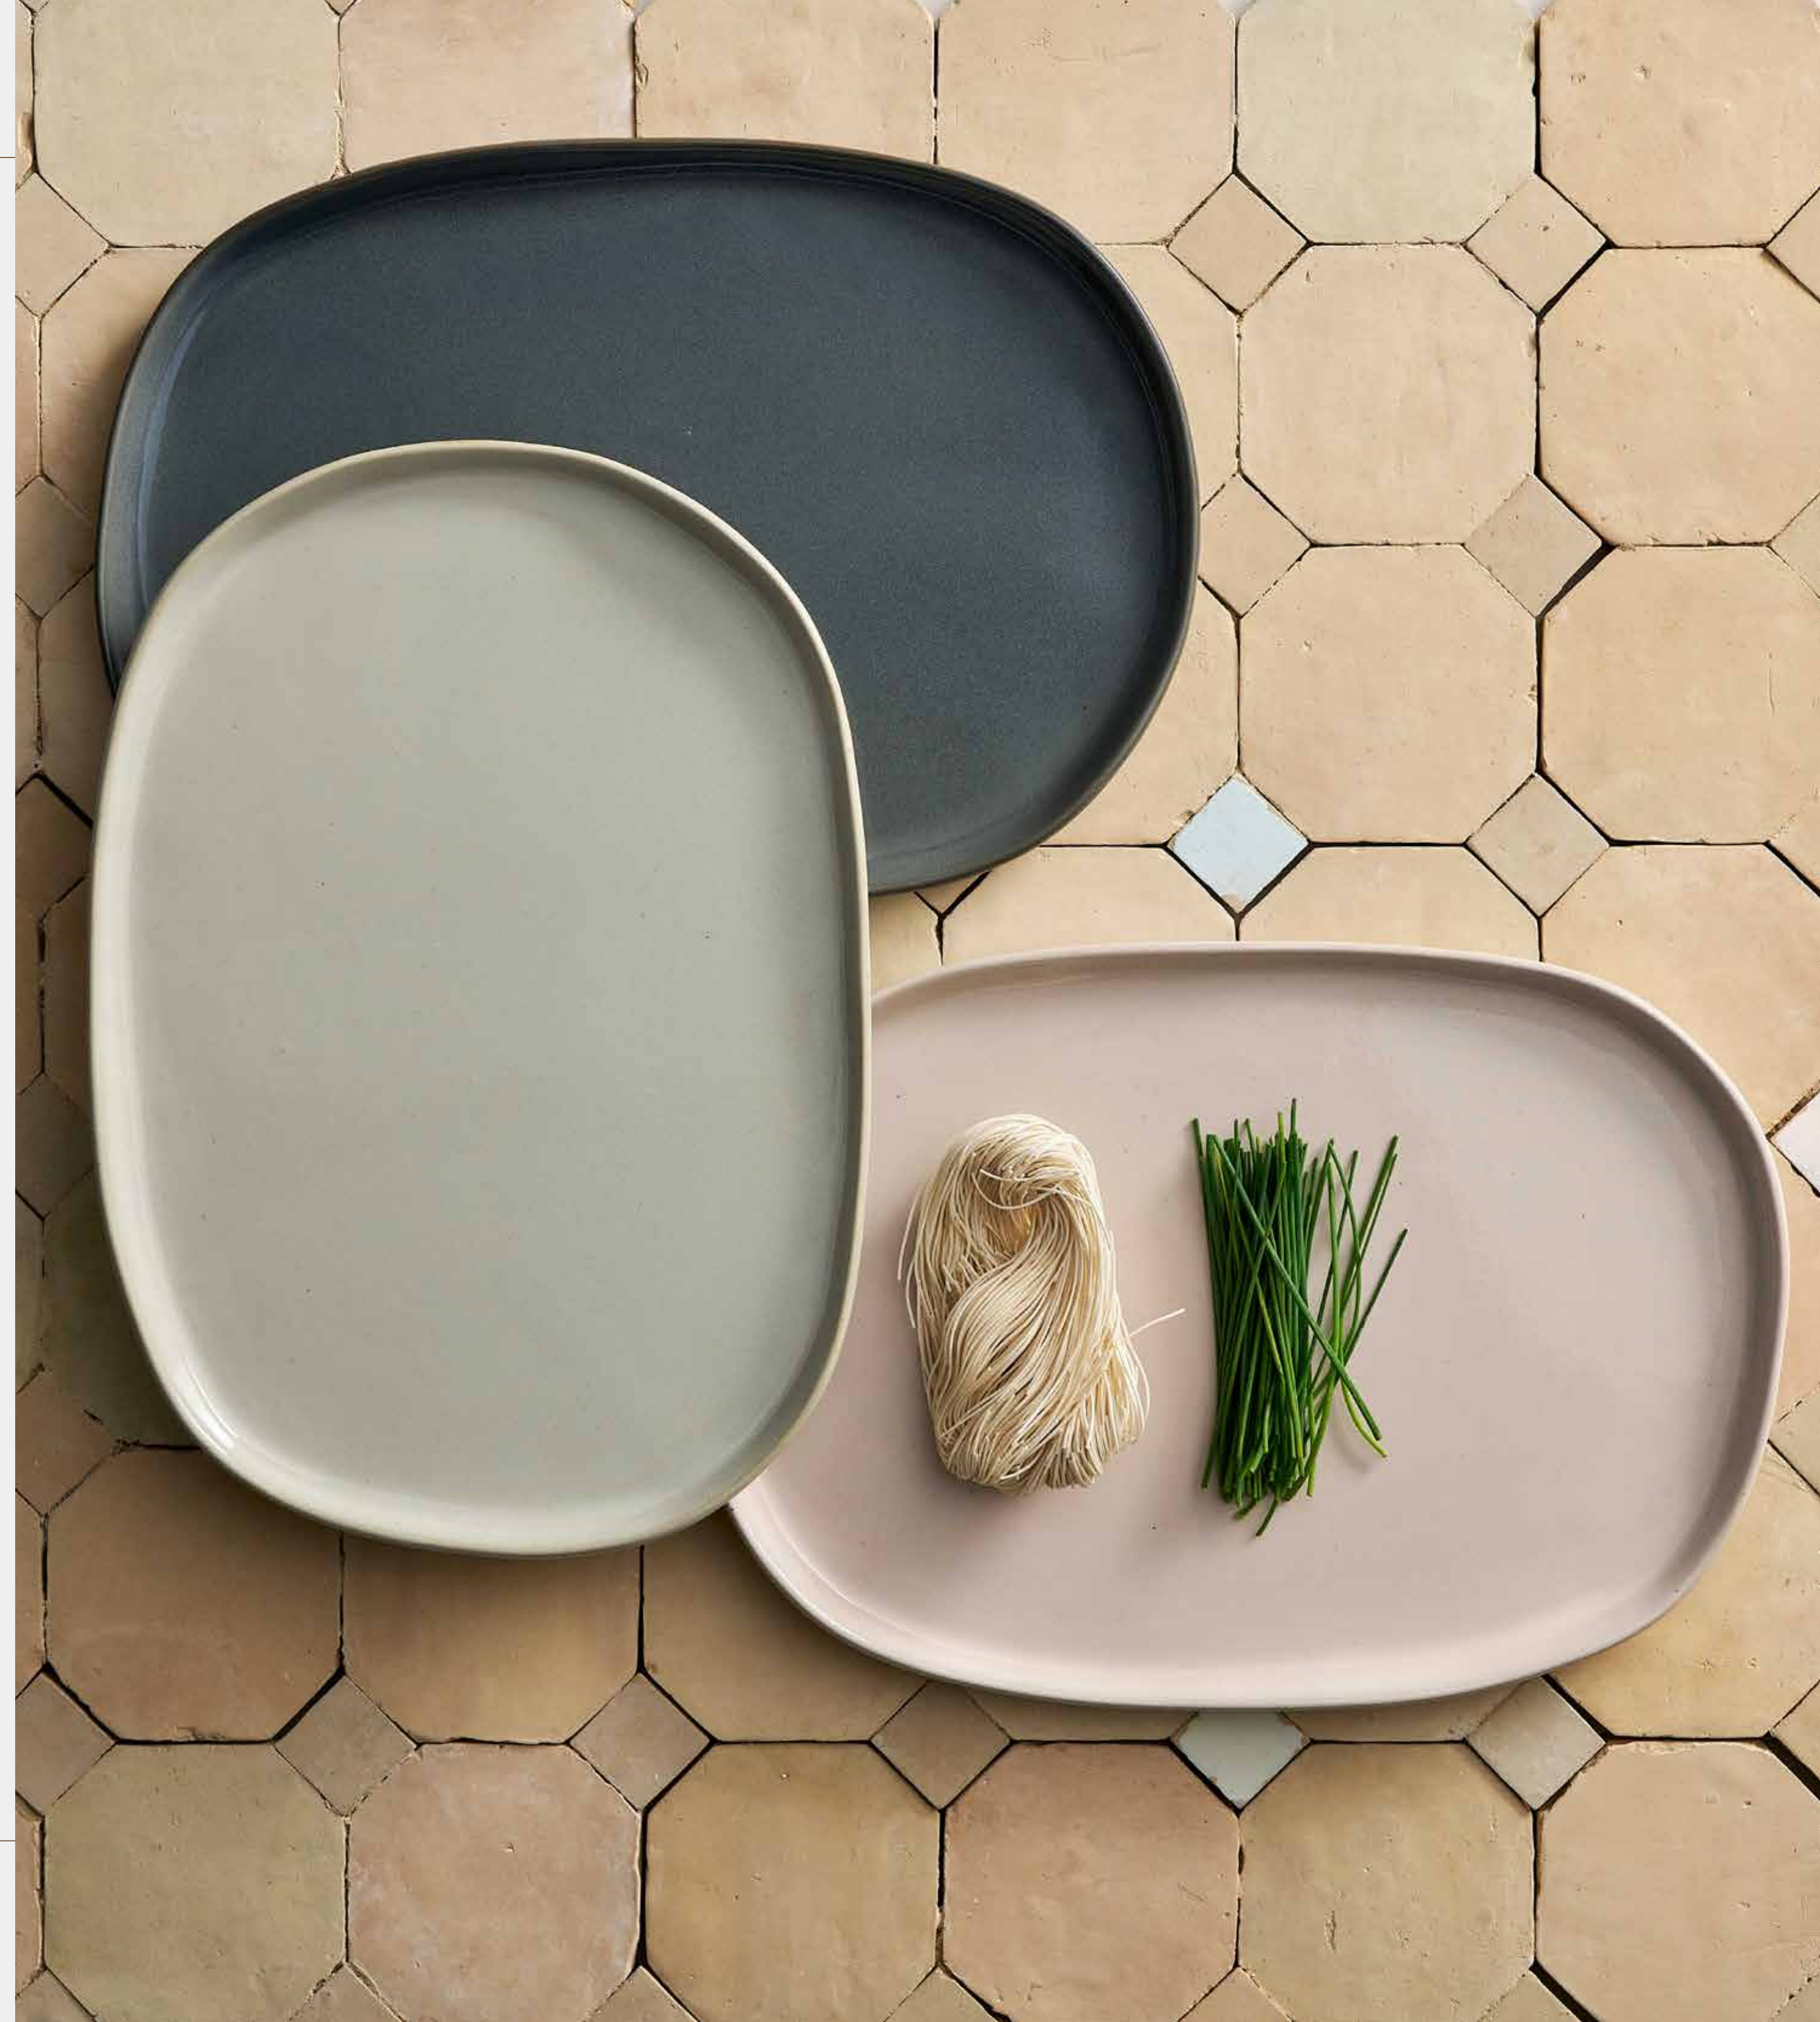

Designed in Australia, Made in China.

Platter

Colour: Drift
Code: 435203
Size: 35 / 24.5 / 1.5cm
13.7 / 62.2 / 3.8"

Colour: Blush
Code: 435268
Size: 35 / 24.5 / 1.5cm
13.7 / 62.2 / 3.8"

Colour: Midnight Grey
Code: 435246
Size: 35 / 24.5 / 1.5cm
13.7 / 62.2 / 3.8"