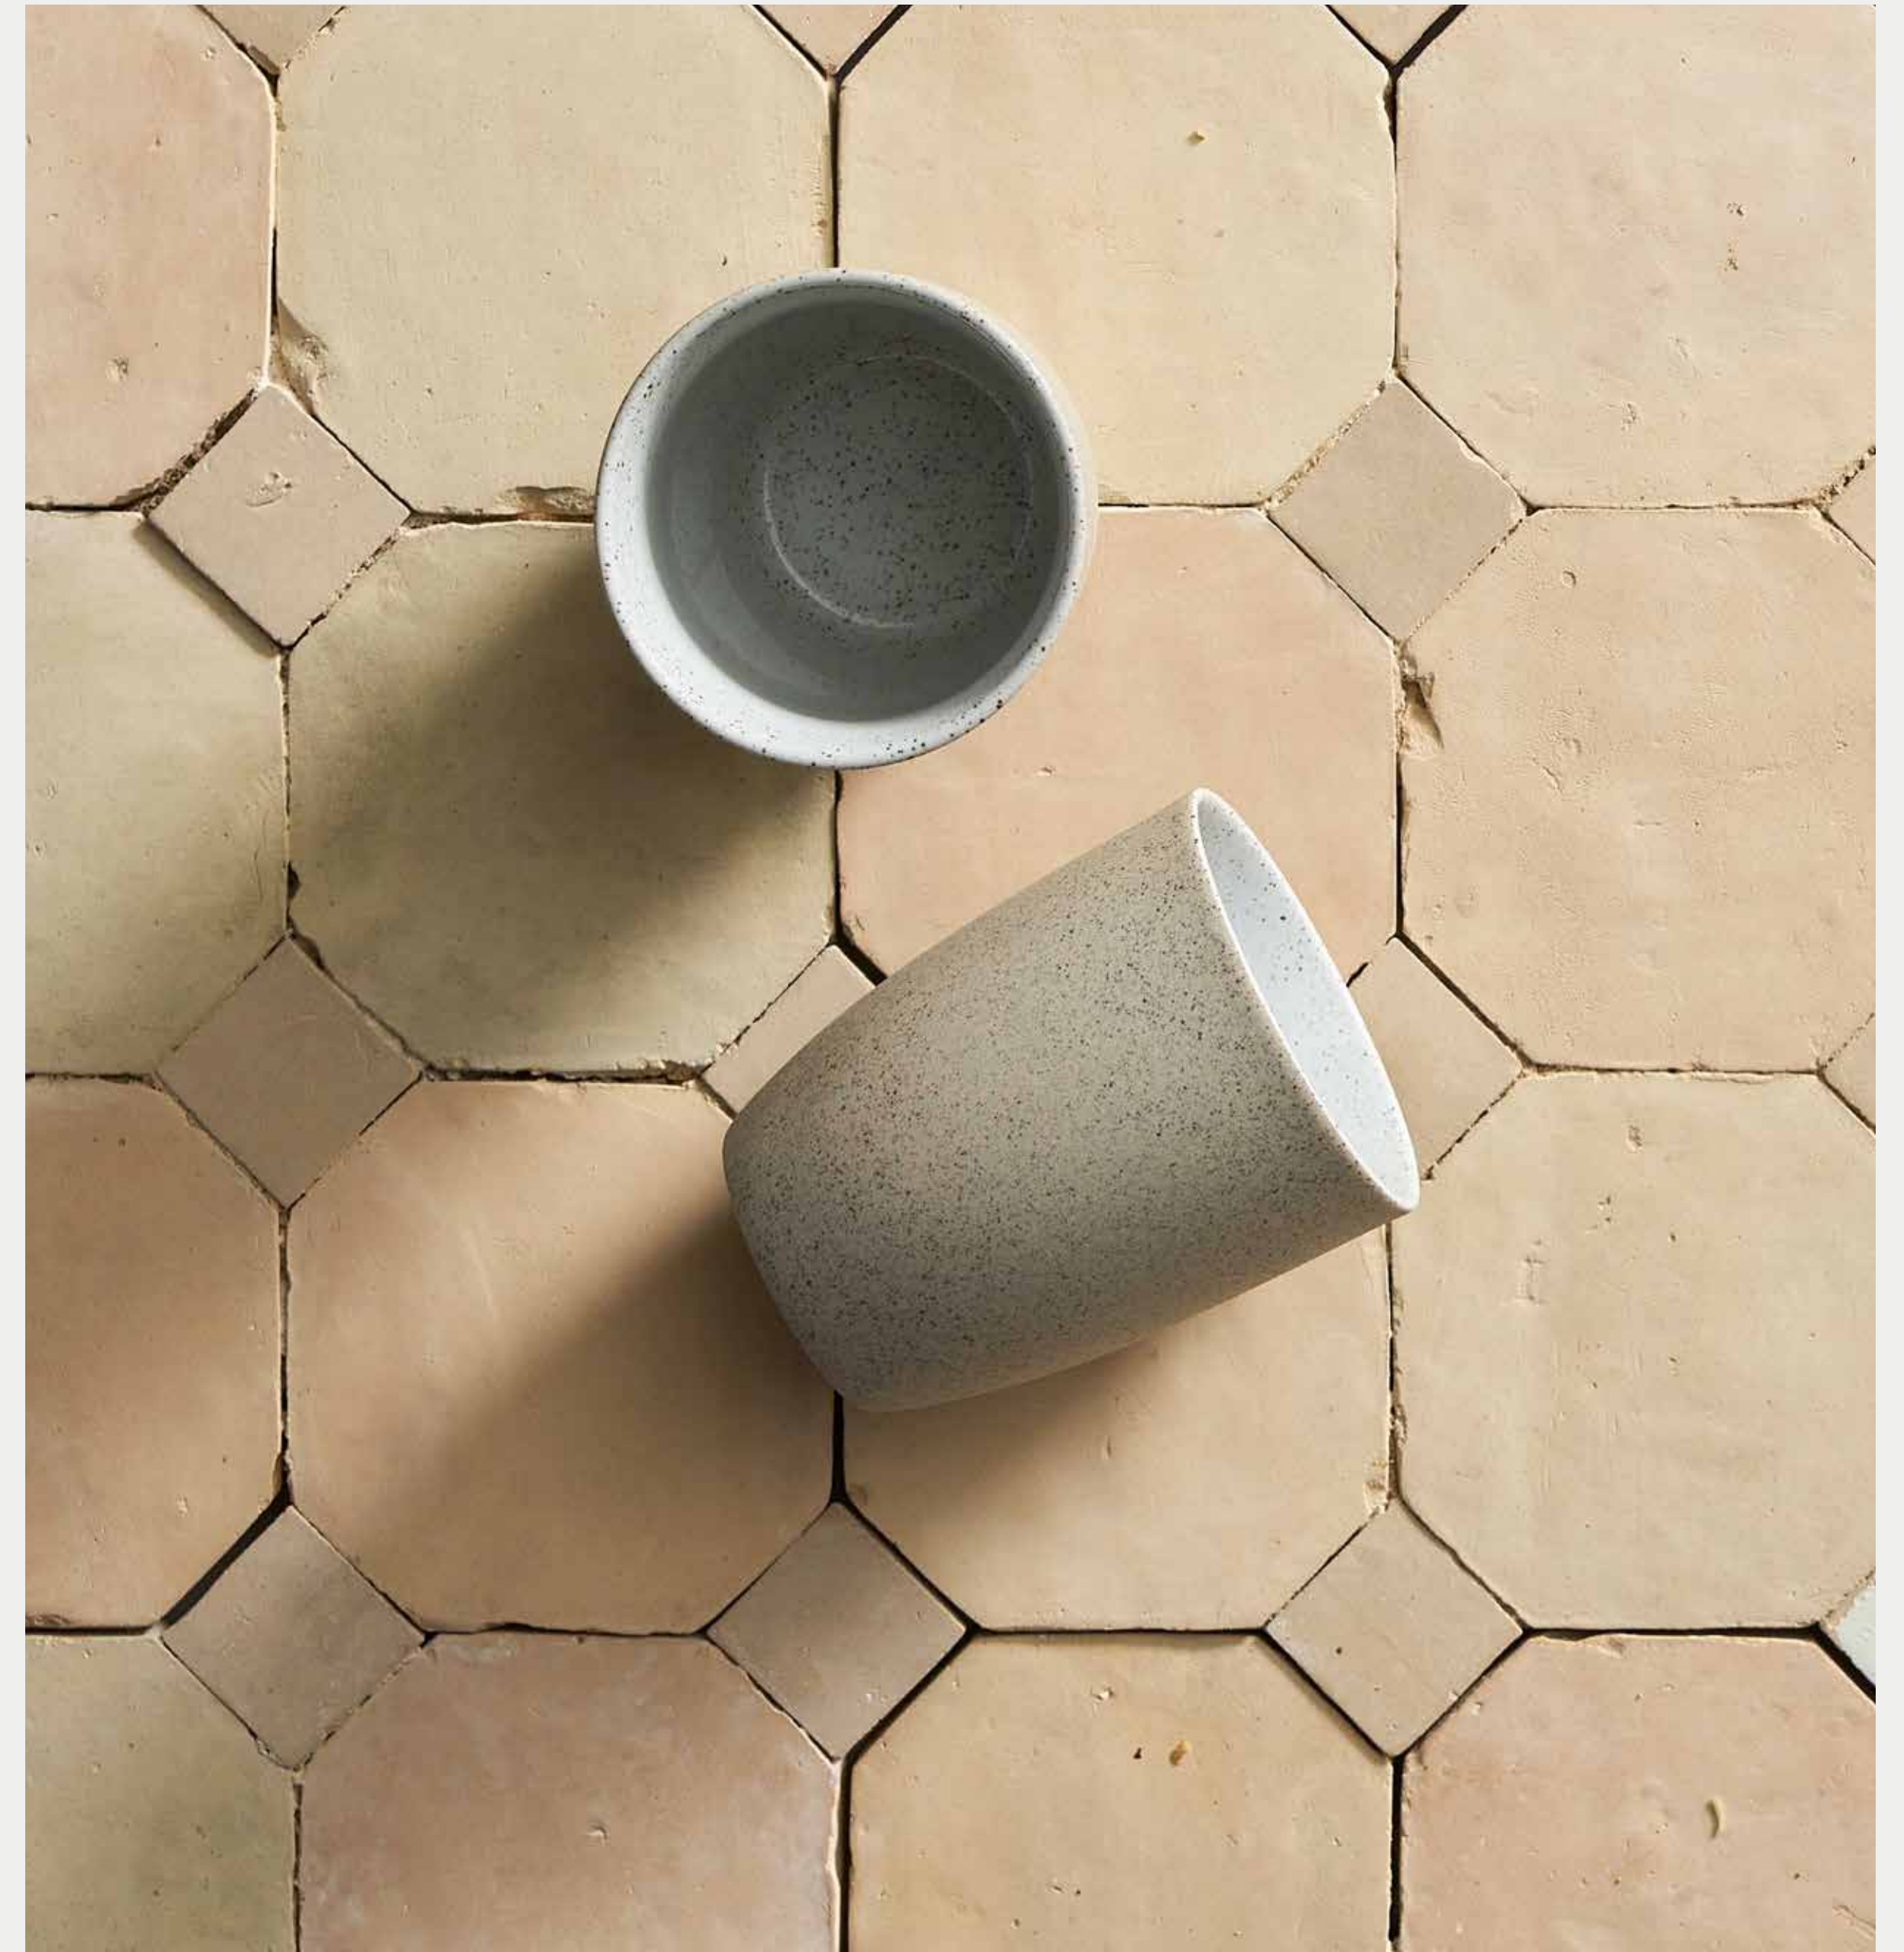

Granite Collection | Stoneware Cups & Mugs

Espresso (Set of 4)

Colour: White Granite

Code: 414510

Size: 80ml / 2.7 fl oz

Granite Latte Set (Set of 2)

Colour: White Granite

Code: 504910

Size: 330ml / 11.2 fl oz

Granite Espresso and Latte are perfectly suited for the home coffee machine. Available in natural clay with gloss interiors.

Designed in Australia, Made in China.