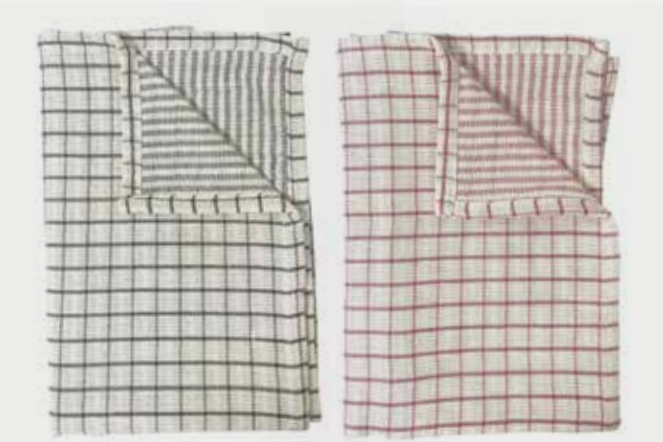

Size: 55 / 75cm

21.6 / 29.5"

100% Cotton

Crafted using a unique weaving technique, Raspberry Lume teatowels are perfectly suited to dry your Robert Gordon pieces.

Scout Tea Towels (Set of 2)

Code: 990204

Size: 55 / 75cm