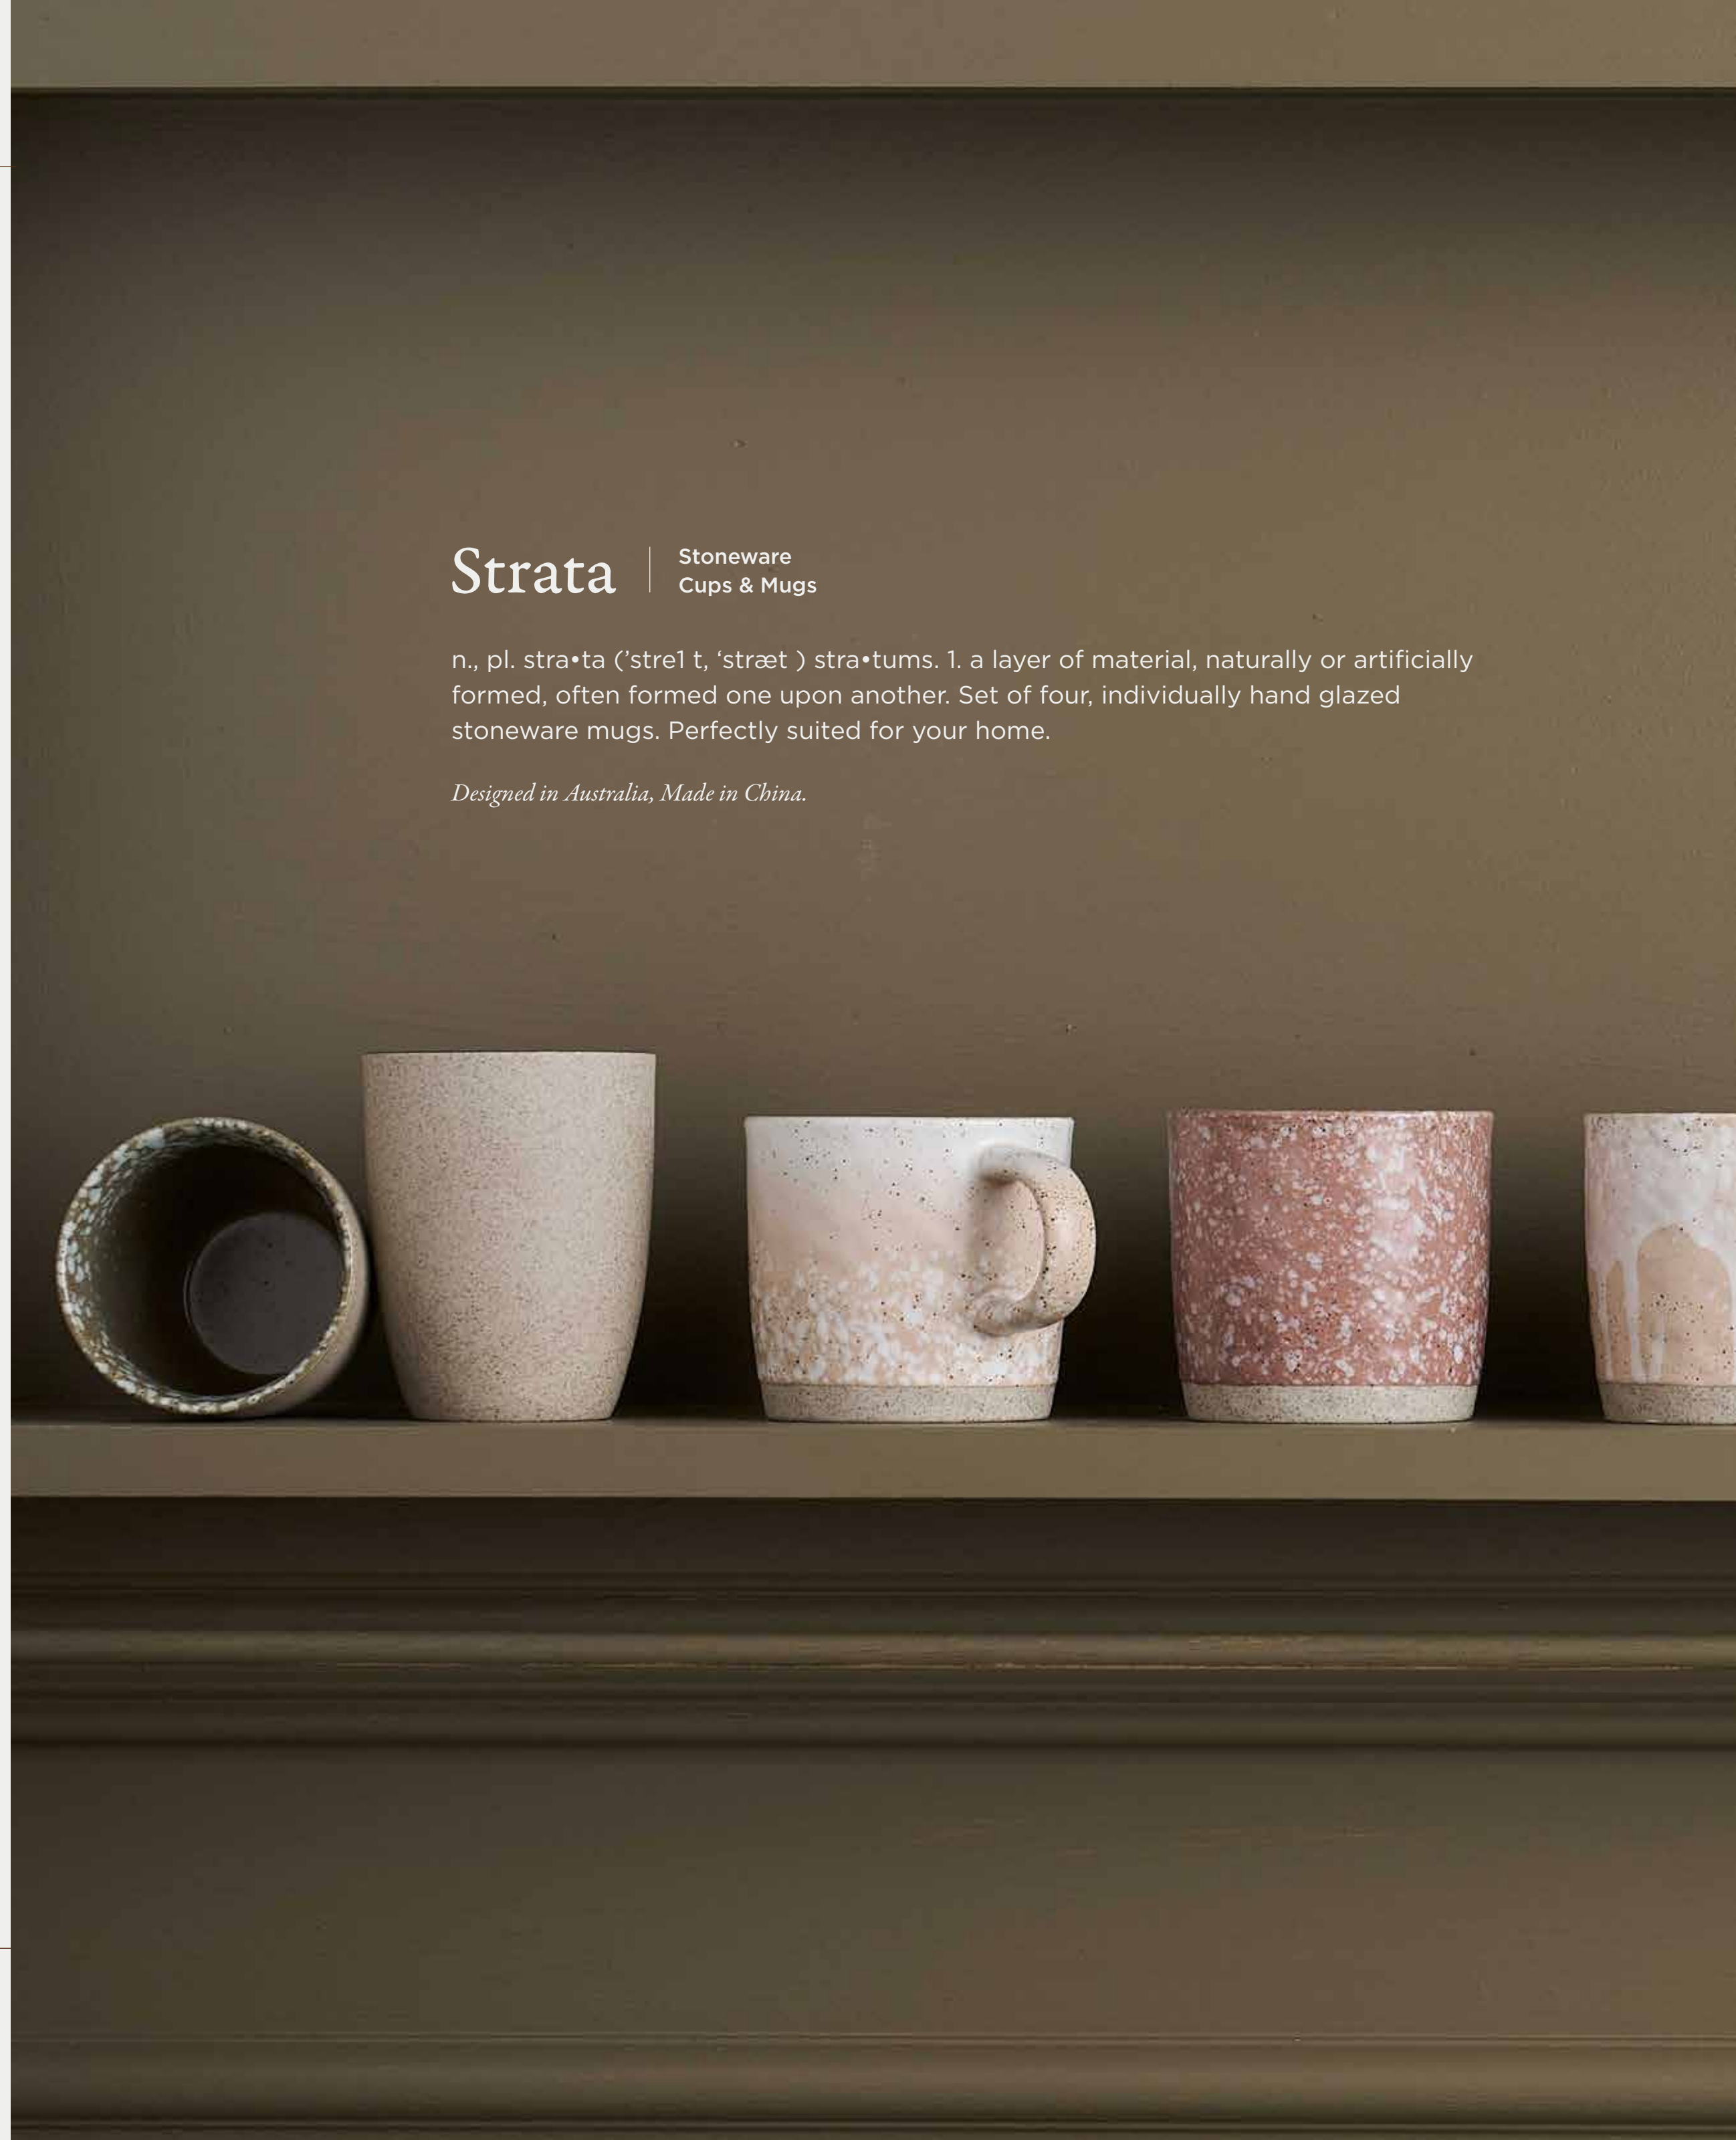

Strata | Stoneware Cups & Mugs

n., pl. stra•ta ('streɪ t, 'stræt) stra•tums. 1. a layer of material, naturally or artificially formed, often formed one upon another. Set of four, individually hand glazed stoneware mugs. Perfectly suited for your home.

Designed in Australia, Made in China.