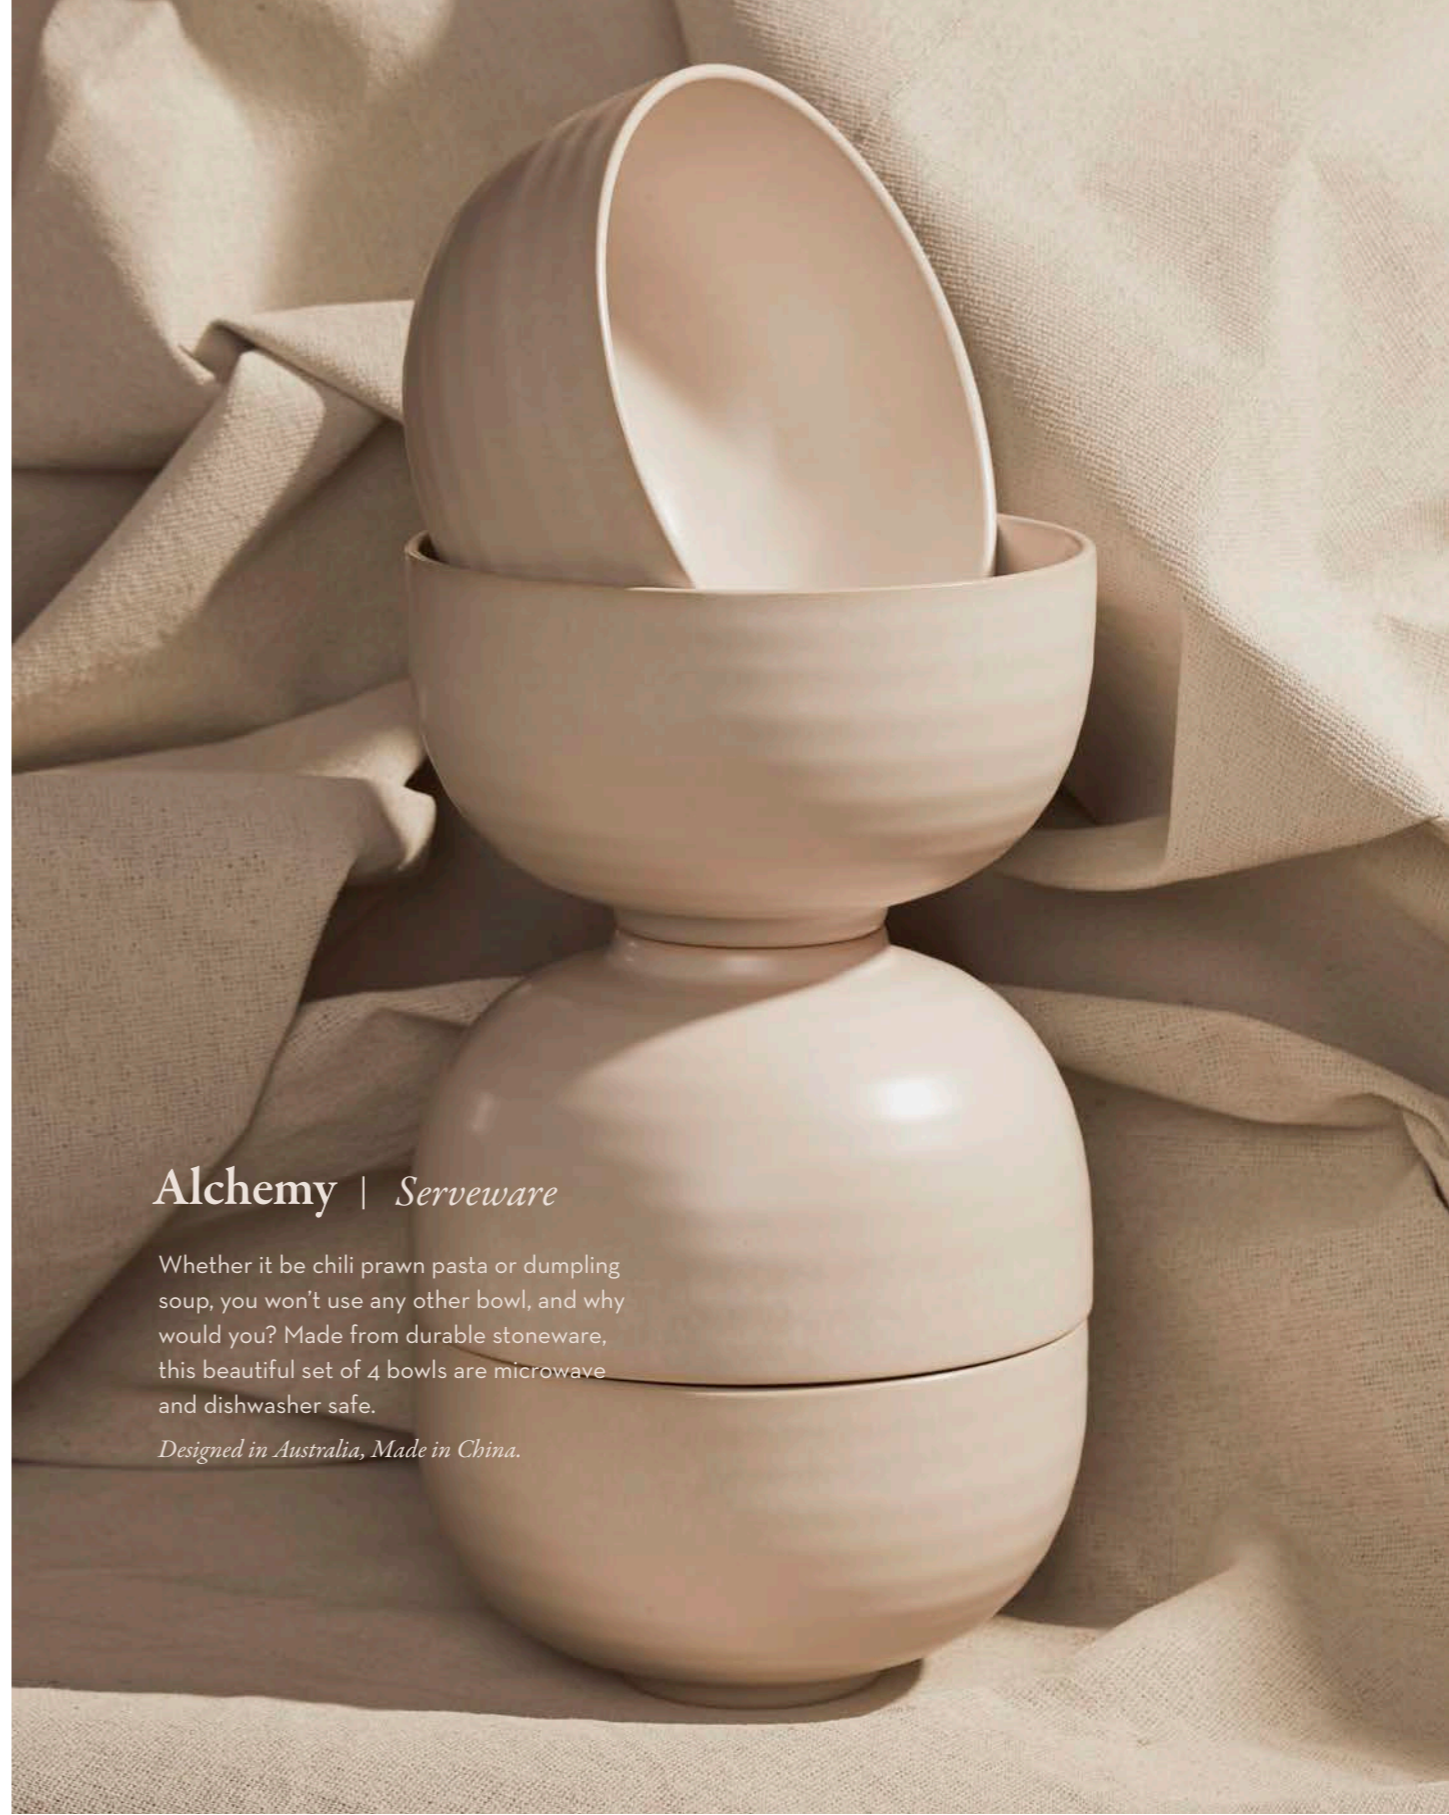

Designed in Australia, Made in China.

MICROWAVE
SAFE

DISHWASHER
SAFE

GIFT
BOXED

STONEWARE

FROST
NOODLE BOWL (SET OF 4)
15 / 9CM
5.9 / 3.5"
506792

NIGHT
NOODLE BOWL (SET OF 4)
15 / 9CM
5.9 / 3.5"
506750

FAWN
NOODLE BOWL (SET OF 4)
15 / 9CM
5.9 / 3.5"
506768