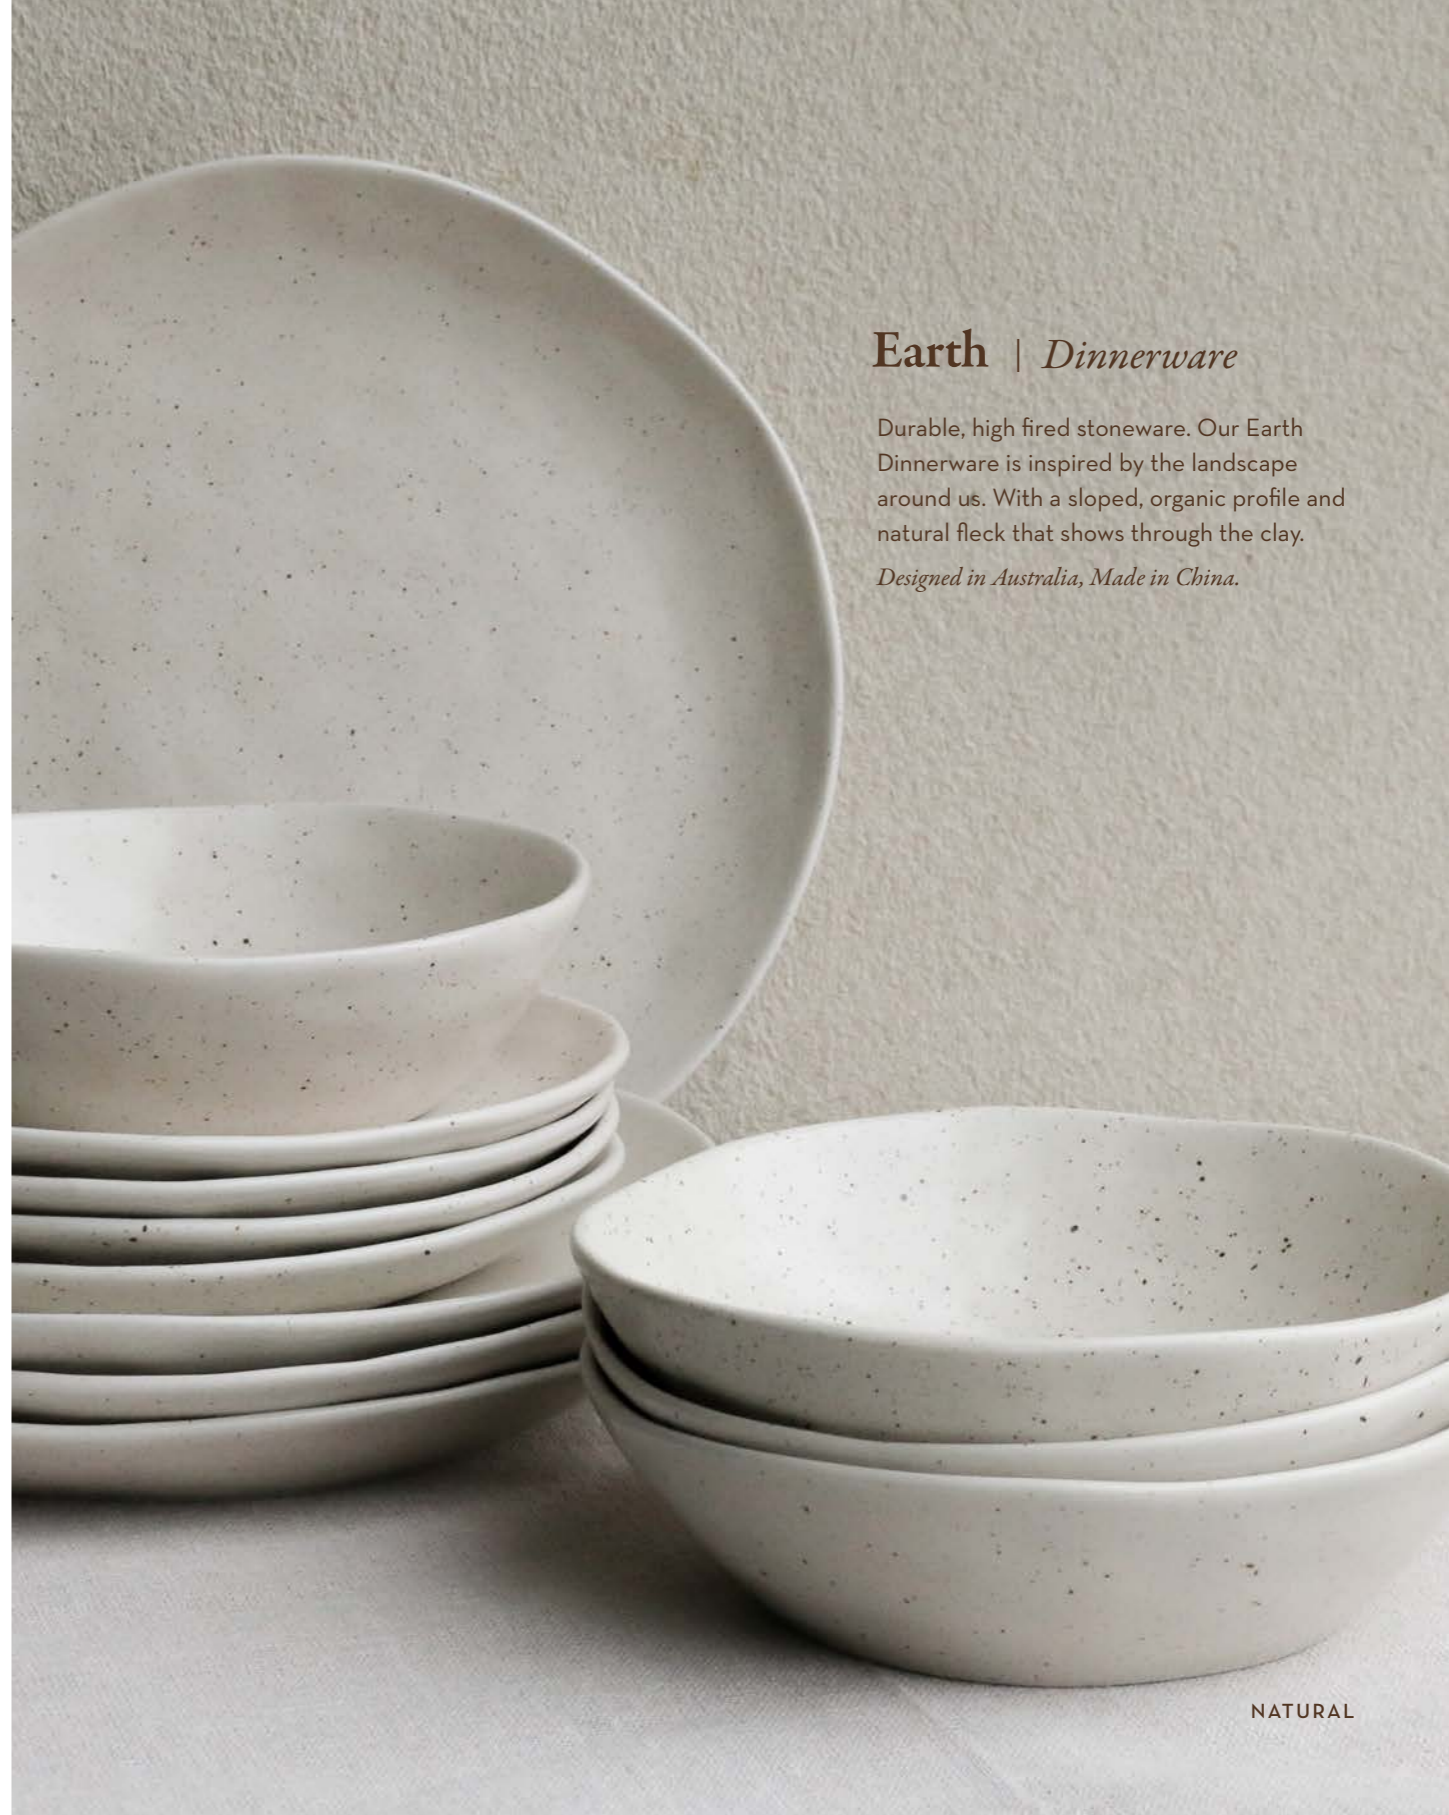

NOODLE BOWL
16CM / 6.2"
536786

LARGE DISH
11CM / 4.3"
532586

SMALL DISH
10CM / 3.9"
532286

MINI DISH
6.5CM / 2.6"
532386

TEAPOT*
500ML / 16.9OZ
623486

LATTE SET (2)
275ML / 8x9CM
9.3OZ / 3.1x3.5"
623586

Earth | Dinnerware