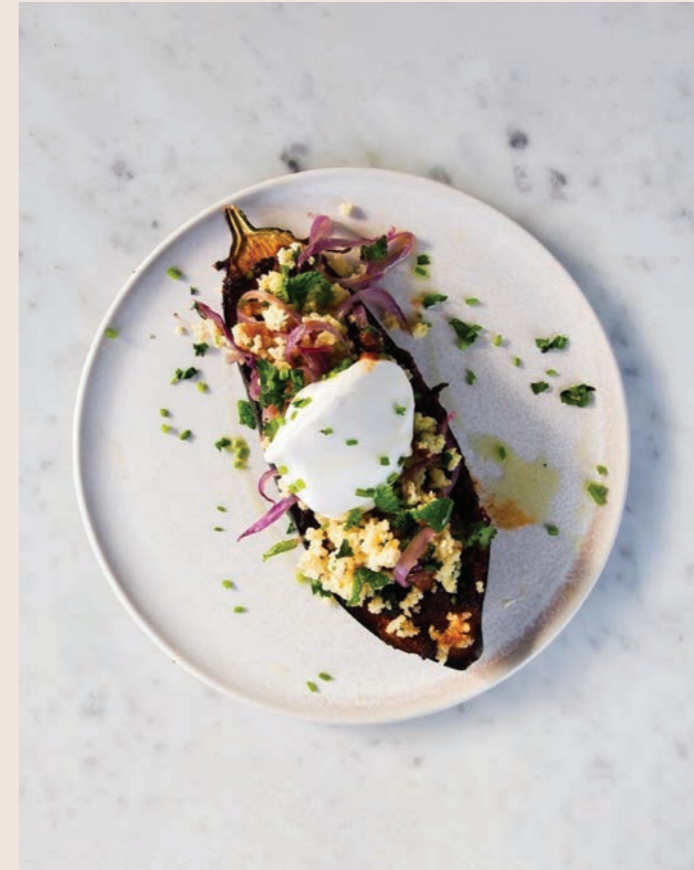

A match made in
restaurant heaven.

TERRA DINNERWARE / SALTBUSH

Great crockery, along with interior design, lighting, staff uniforms, and all the other many details, are what makes a restaurant. But it is the intimacy in which the chef works with pottery that has all the hallmarks of a love story. A great chef cannot work without a perfect canvas, and the right kind of canvas can make or break a dish.

Image: @madyby.mandy