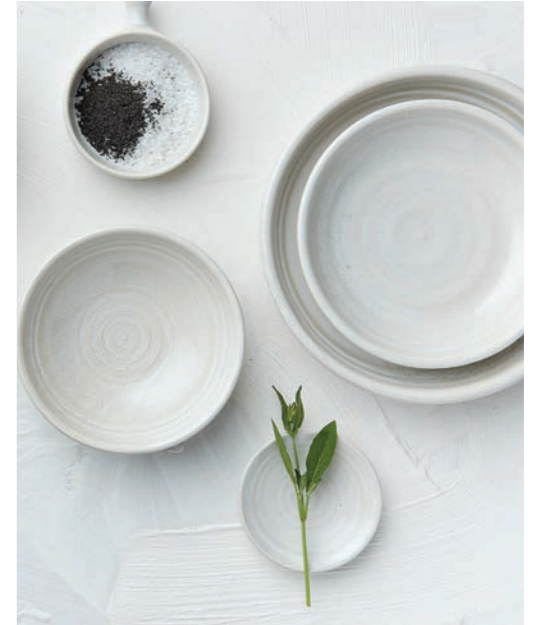

Australian *made* Dinnerware.

Our colour palette is based on our history, life experience, our surroundings, and the interesting people we meet.

We have been making pottery in Australia for over 75 years. Our locally made pieces are crafted from a high fired stoneware clay body; twice fired for added strength. Our collections are influenced by the seasons, the land, our customers, and our history, always staying true to our brand aesthetic.

Australia's favorite pottery

SINCE 1945